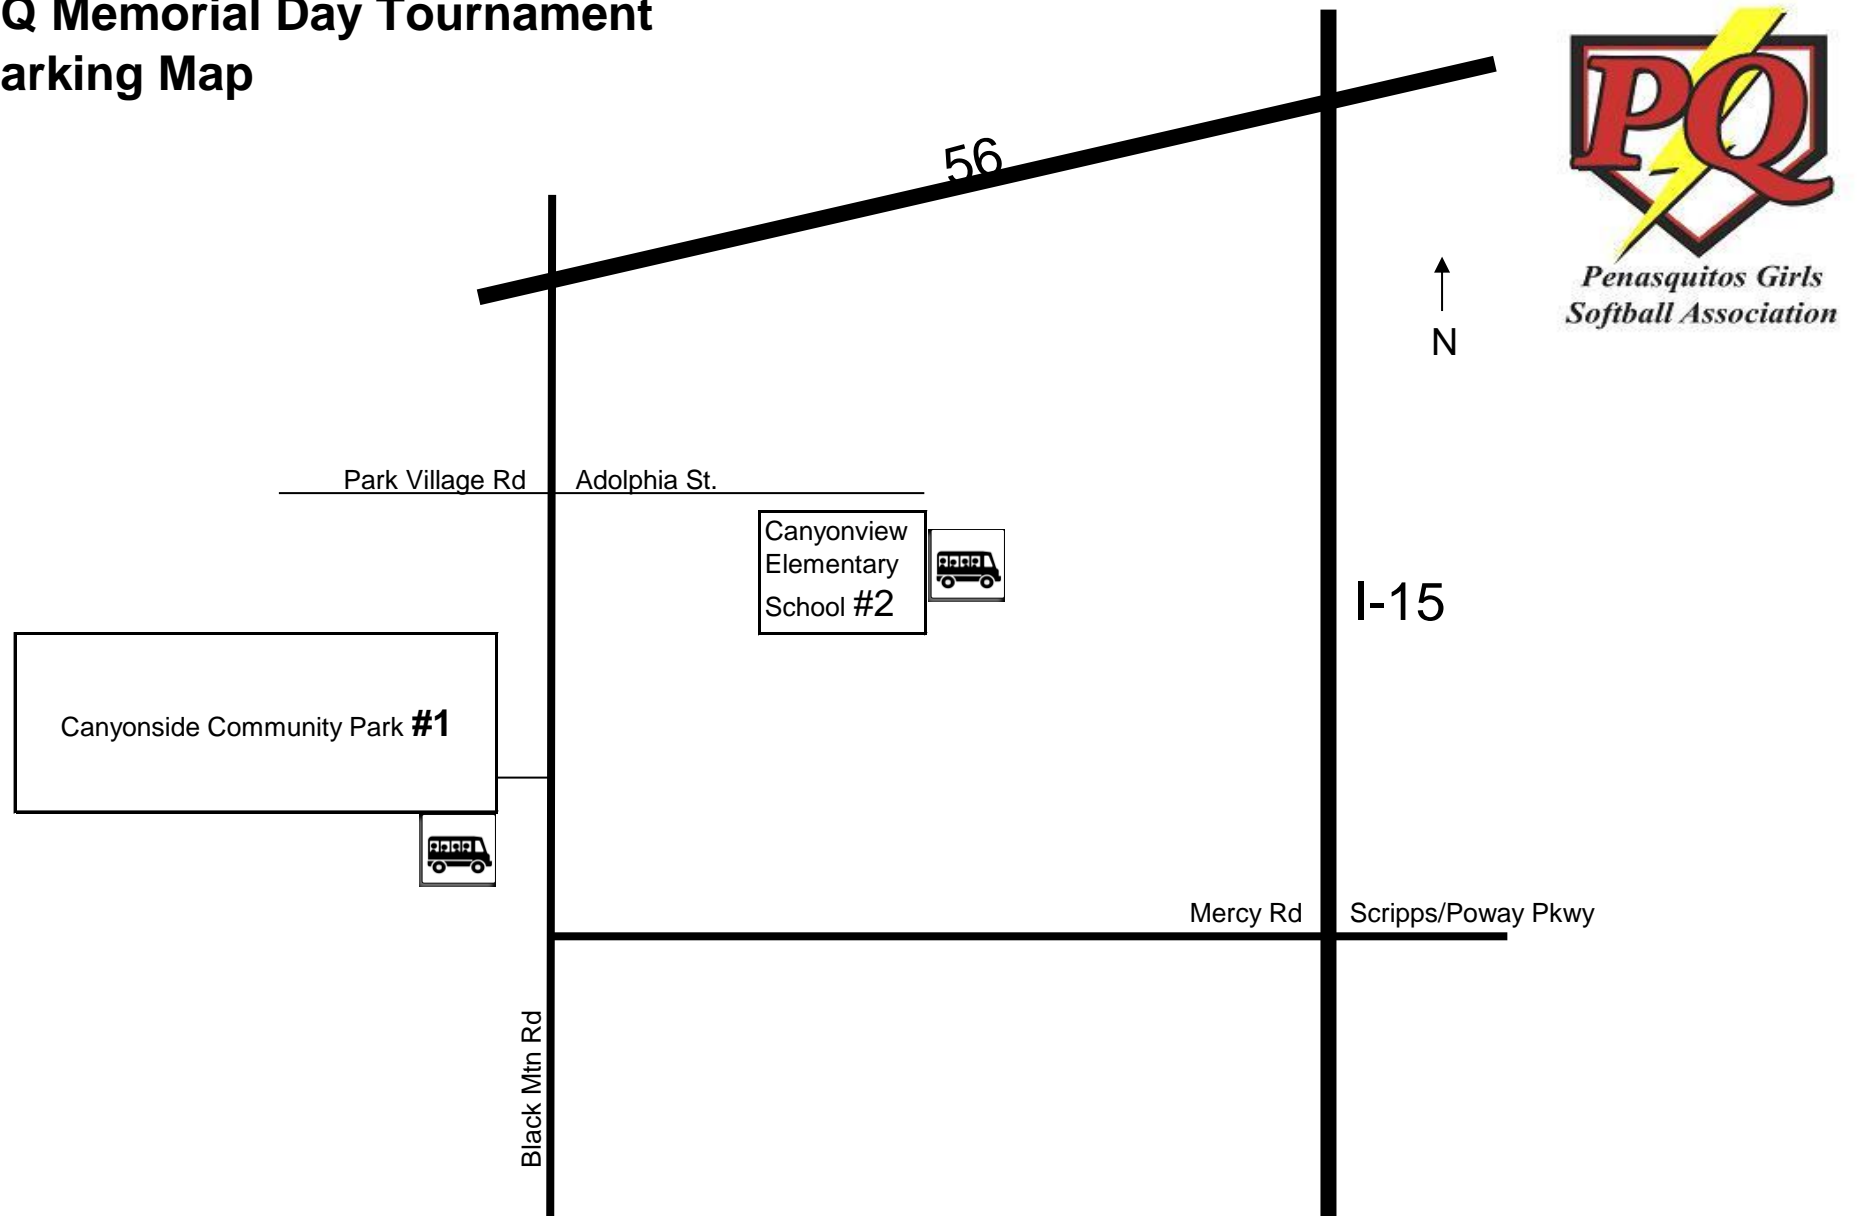

PQ Memorial Day Tournament Parking Map

Parking Locations:

- (1) At Canyonside Park (12350 Black Mtn Rd) - Park only in designated areas. Do not park in any grass areas.
- (2) At Canyonview Elementary School (9225 Adolphia St) - Park in school parking lot. Shuttle bus will be provided.