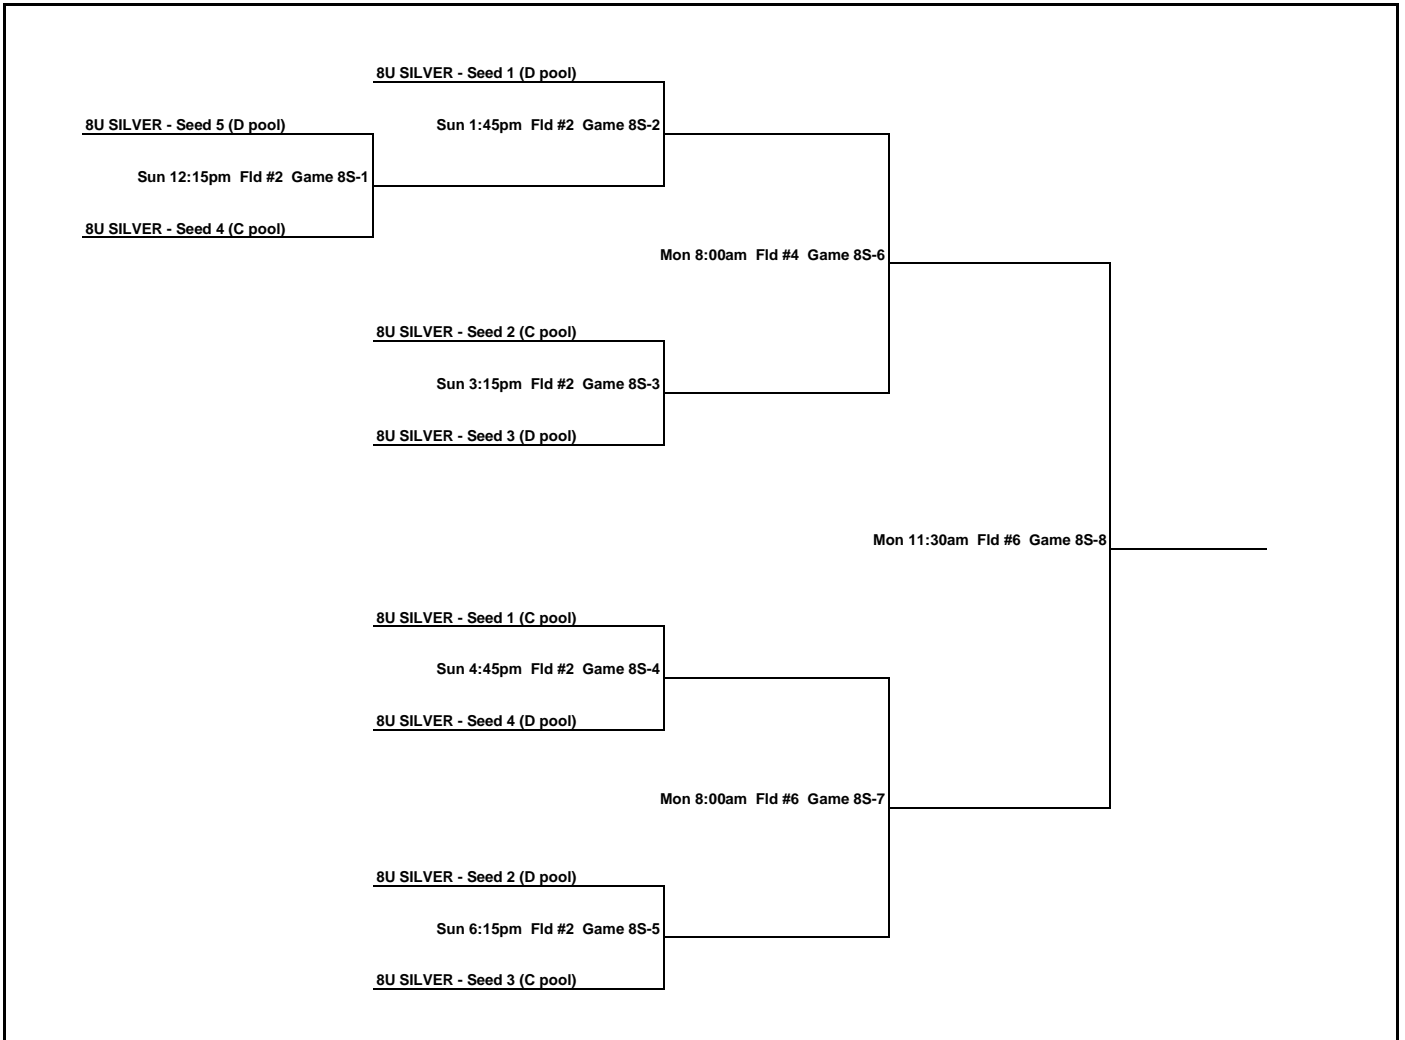

14U GOLD Division

Team	Name	WIN	LOSS	TIE	Runs (+ or -)		Total
					Score Gm1	Score Gm2	
T1	Escondido						
T2	Clairemont						
T3	Santa Monica						
T4	Bonita Valley						
T5	East County						

8U GOLD Brackets

8U SILVER Brackets

10U GOLD Brackets

10U SILVER Brackets

12U GOLD Brackets

12U SILVER Brackets

14U GOLD Brackets

** Double Elimination **