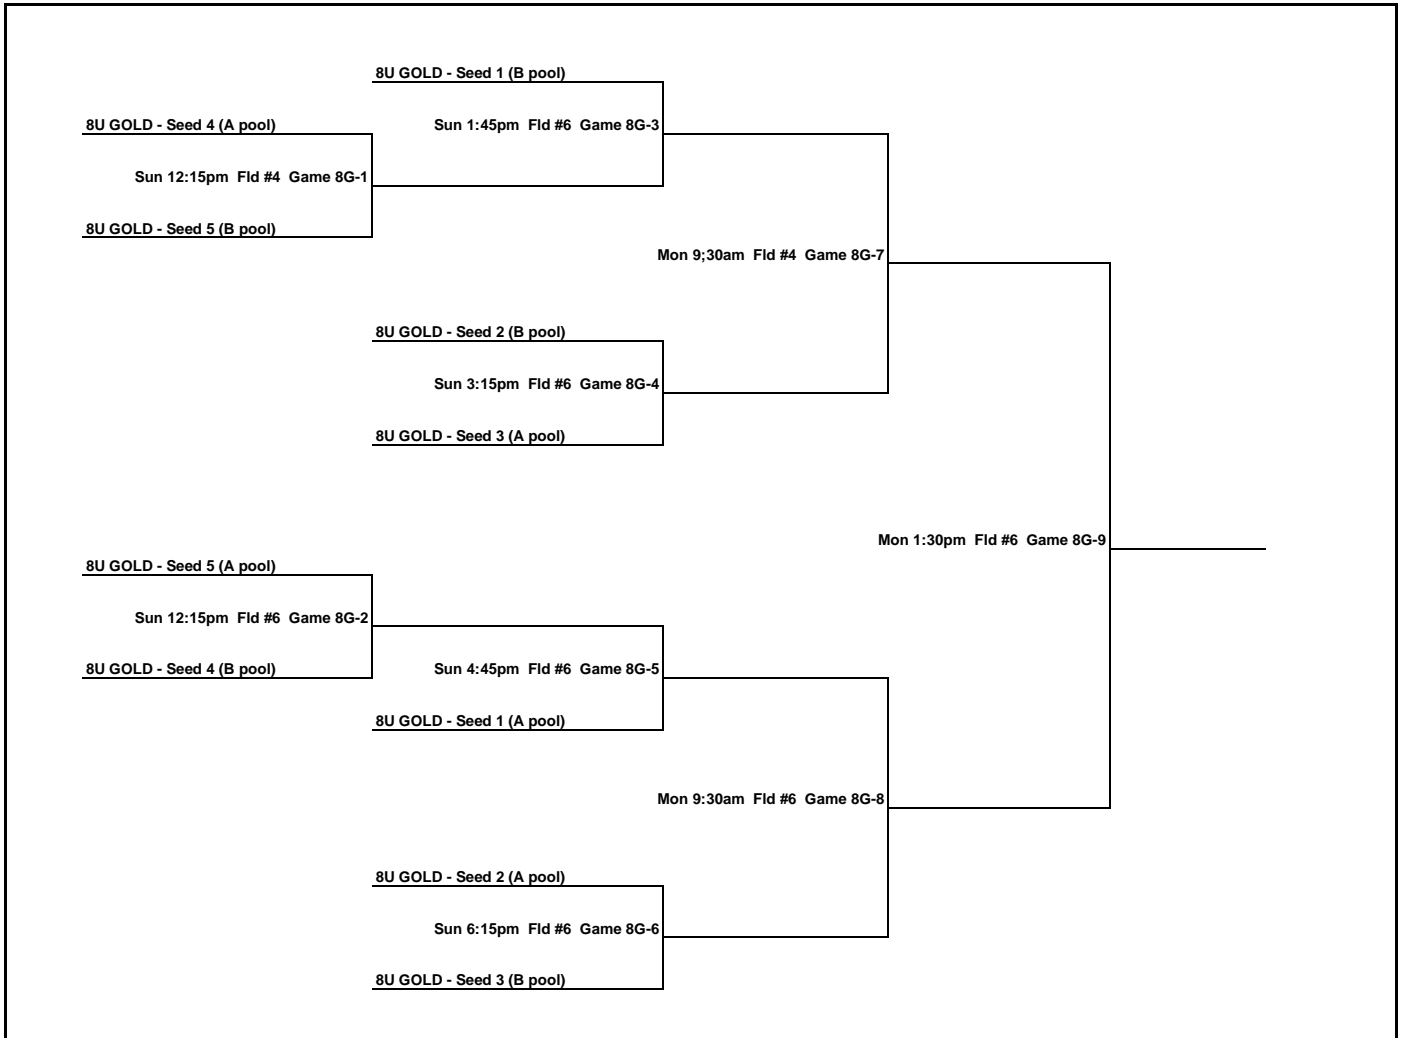

8U GOLD Brackets