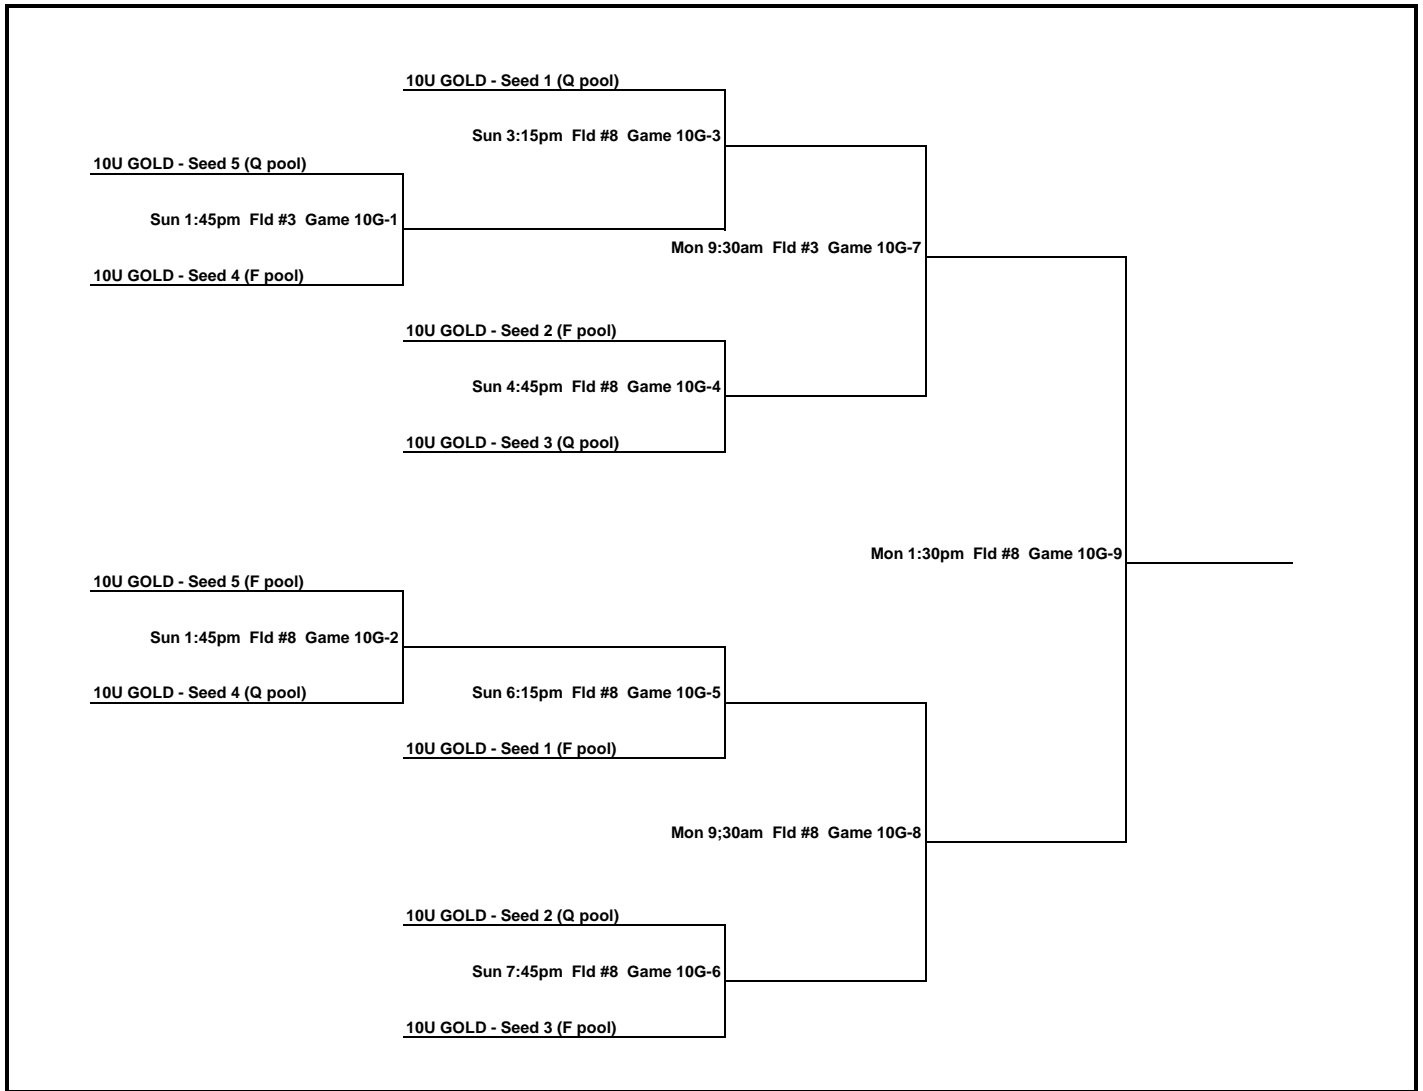

14U GOLD Division

Team	Name	WIN	LOSS	TIE	Runs (+ or -)		Total
					Score Gm1	Score Gm2	
T1	Escondido						
T2	Clairemont						
T3	Santa Monica						
T4	Bonita Valley						
T5	East County						

8U GOLD Brackets

8U SILVER Brackets

10U GOLD Brackets

10U SILVER Brackets

12U GOLD Brackets

12U SILVER Brackets

14U GOLD Brackets

** Double Elimination **